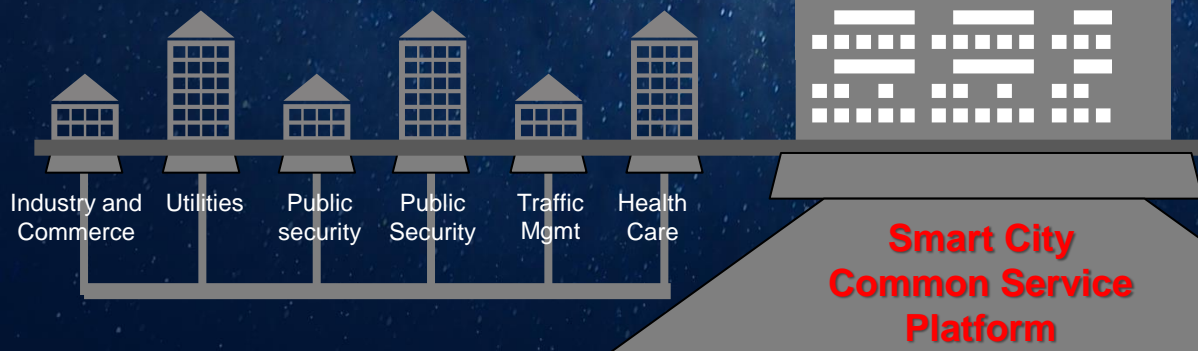

## Insight

Efficient decision-making

- A number of **information silos**
- **Inefficient** cross-department collaboration
- **Obstructed** city development

# Smart City Common Service Platform enables cross department collaboration, eliminating Silos

## Smart City

*A Smart City consists of multiple agencies & enterprises who collect & share information to make informed decisions and ensure the citizens are informed and aware*

- Request for Medical help Received
- Ambulance Dispatched
- Ambulance access patient Health Information
- Traffic Lights coordinated
- Surveillance of route