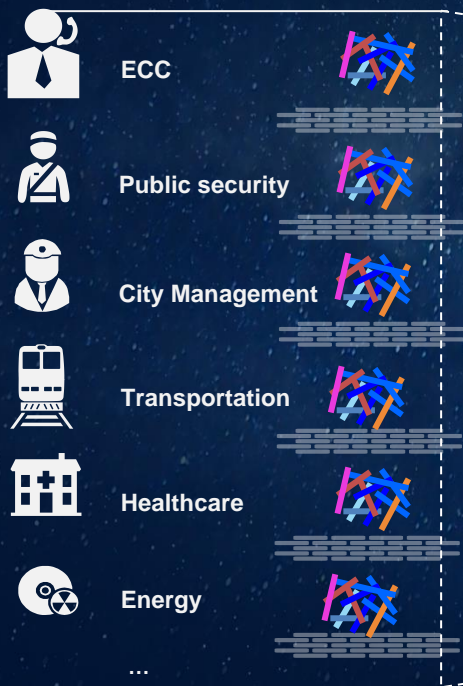

# Agenda

1. Why focus on Smart City
2. **What is a Smart City**
3. References

# What is a “Smart City”?

*Urban Development, Security & Sustainability*

**ICT Infrastructure**

*Social Development Communities, Villages, Citizens*

# Current Silos make informed decisions difficult

## Sensor, Information & Applications Silos