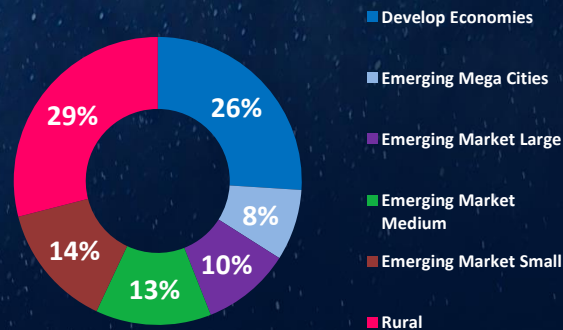

# Why are countries focused on “Smart City”?

**Increase in Population**  
2014 7B → 2050 >9B

**Increasing Urbanization**

- **Half the world's population lives in a city** – an increase from 30% 50 years ago
- **57% by 2025** (Frost & Sullivan)

Source: United Nations

**Cities significantly contribute to GDP**

- **70% of global GDP** is generated by cities
- **37 of the World's largest economies** are cities

GDP Growth 2007 - 2025

Source: McKinsey