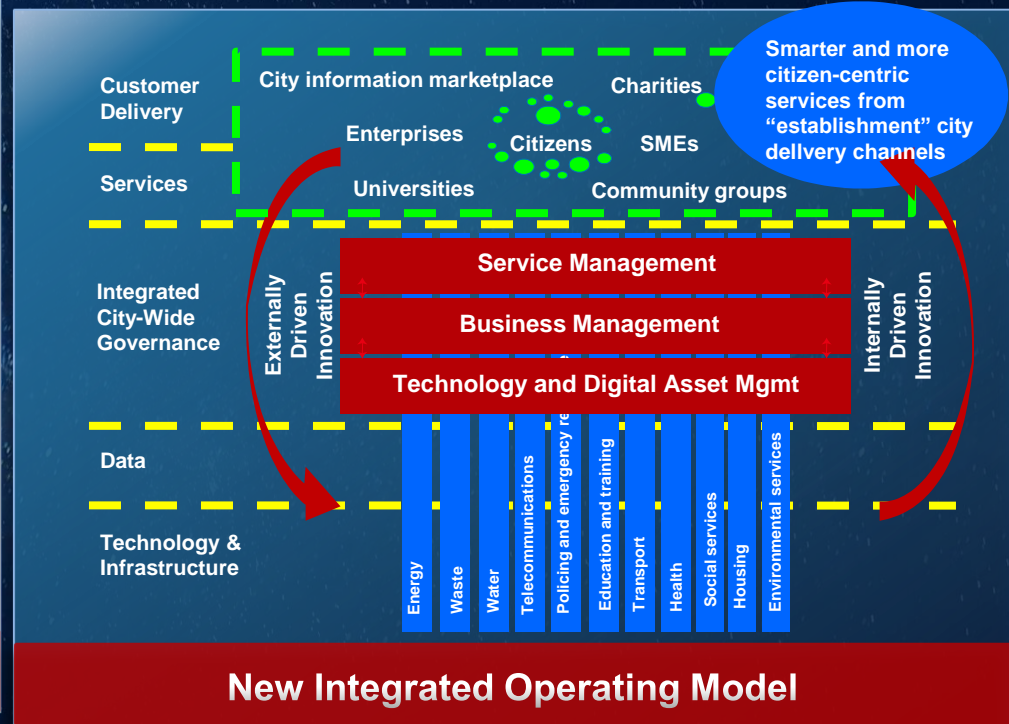

## Insight

Efficient decision-making

- A number of **information silos**
- **Inefficient** cross-department collaboration
- **Obstructed** city development

# Smart City Common Service Platform enables cross department collaboration, eliminating Silos

## Smart City

*A Smart City consists of multiple agencies & enterprises who collect & share information to make informed decisions and ensure the citizens are informed and aware*

- Request for Medical help Received
- Ambulance Dispatched
- Ambulance access patient Health Information
- Traffic Lights coordinated
- Surveillance of route

# Integrated Governance Facilitates Smart City Transformation