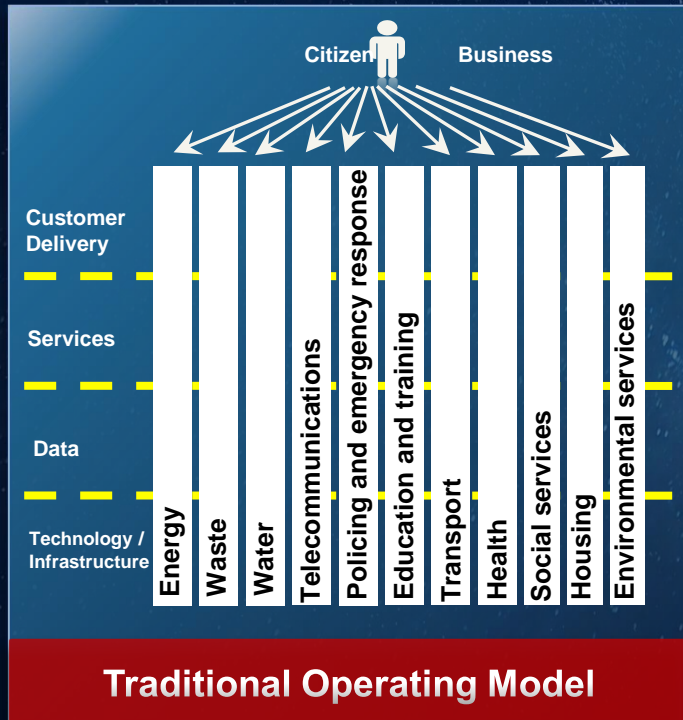

# Smart City Common Service Platform enables cross department collaboration, eliminating Silos

## Smart City

*A Smart City consists of multiple agencies & enterprises who collect & share information to make informed decisions and ensure the citizens are informed and aware*

- Request for Medical help Received
- Ambulance Dispatched
- Ambulance access patient Health Information
- Traffic Lights coordinated
- Surveillance of route

# Integrated Governance Facilitates Smart City Transformation